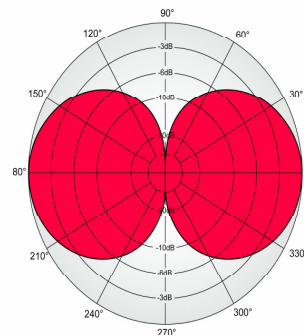

### SPECIFICATION

Frequency	858; 900; 1800; 1900 & 2100MHz
Impedance	50 $\Omega$
VSWR	<2:1
Return Loss	better than -12 dB
Gain	+2 dBi
Cable	LMR195 (LSZH)
Connector	RP-SMA
Radiating Element	PCB

*Second Connector supplied loose to customer requirements.*

### Mechanical

Length	210 mm
Diameter	38 mm max.
Weight	365 gms
Material	PTFE
Colour	White
2002/95/EC (RoHS) compliant	
Operating temperature range - 40°C to + 60°C	
Storage temperature range - 40°C to + 60°C	
The ATEX/IECEX certification marking are as follows:	